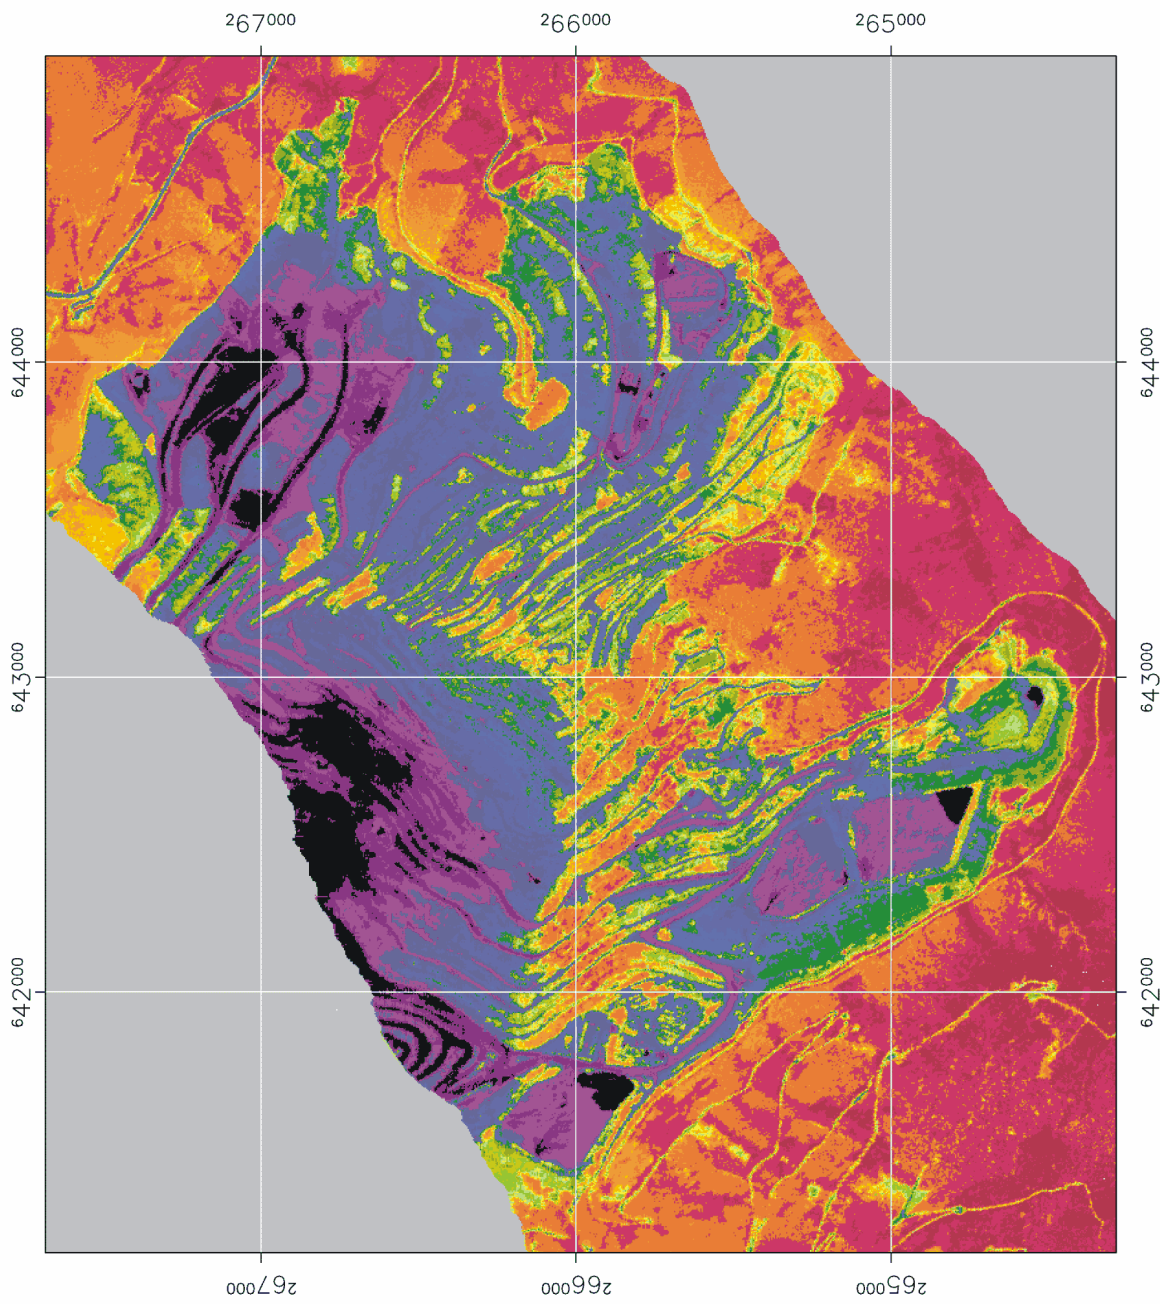

MINEO Alpine Environment Test Site
"Steirischer Erzberg"

Vegetation Index 1 (NDVI)

Map C3