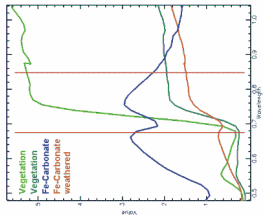

MINEO Alpine Environment Test Site
"Steirischer Erzberg"

Vegetation Index 1 (NDVI)

Map C3